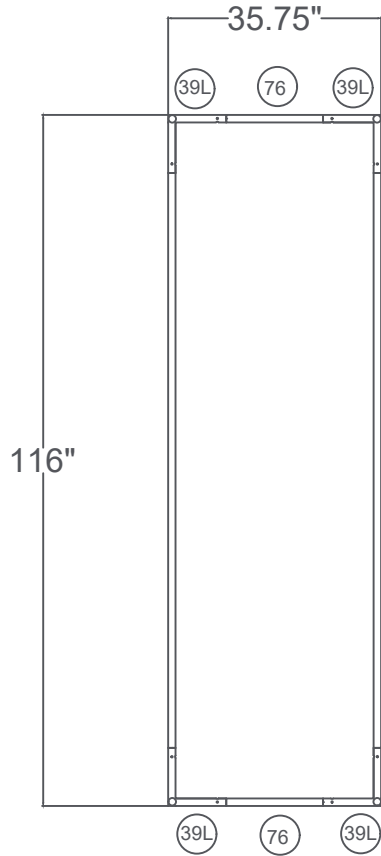

WAVELINE®

Square Tower - SQT3x10-K

Front View

Isometric View

Top View

Tower 36"w x 10'h	
Qty.	Part Number
8	WLM#39-L
4	WLM#010
8	WLM#076
2	WLM#080
4	WLM#018
1	BGO-FABRIC-L bag