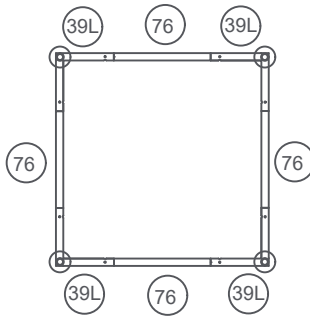

WAVELINE®

Square Tower - SQT3x10-K

Front View

Isometric View

Top View

Tower 36"w x 10'h	
Qty.	Part Number
8	WLM#39-L
4	WLM#010
8	WLM#076
2	WLM#080
4	WLM#018
1	BGO-FABRIC-L bag