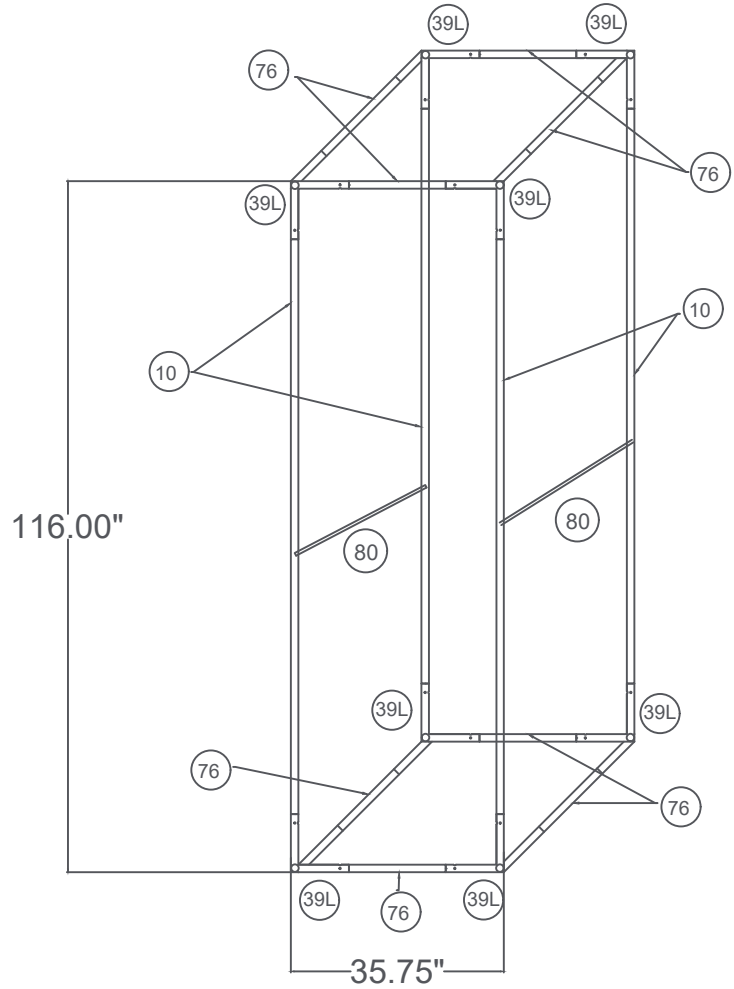

WAVELINE®

Square Tower - SQT3x10-K

Front View

Isometric View

Top View

Tower 36"w x 10'h	
Qty.	Part Number
8	WLM#39-L
4	WLM#010
8	WLM#076
2	WLM#080
4	WLM#018
1	BGO-FABRIC-L bag